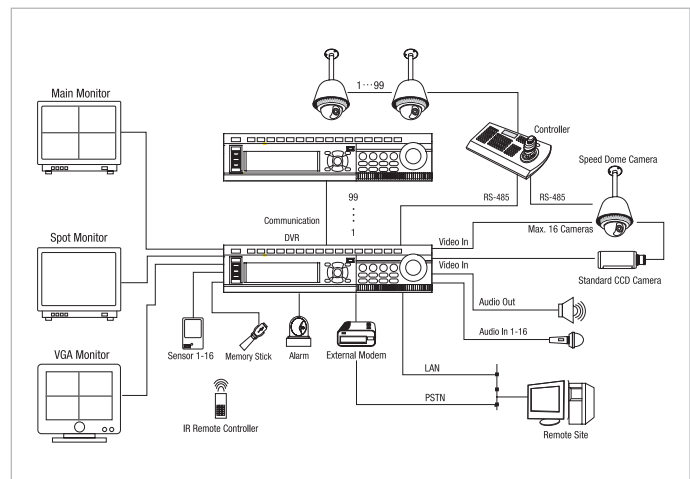

System Configuration

NUVICO INC.

53 Smith Street, Englewood, NJ 07631-4607 USA
Phone 201-541-1605 Toll Free 866-523-1700 Fax 201-541-1620
sales@nuvico.com www.nuvico.com

NUVICO reserves the right to alter product offers and specification at any time without notice.
Copyright © 2006 Nuvico. All rights reserved.

NUVICO®

Connecting Videos Anywhere™