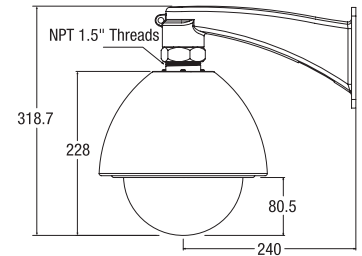

Dimensions (UNIT: mm)

Pendant Housing w/ Wall Mount

Flush Mount Housing

Mounting Accessories

Pedestal Mount

Parapet Mount

Pole Mount Bracket

Corner Mount Bracket