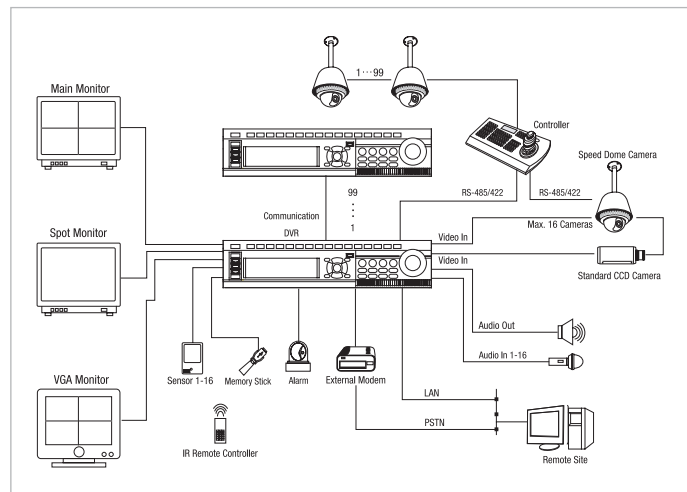

System Configuration

NUVICO INC.

53 Smith Street, Englewood, NJ 07631-4607 USA
Phone 201-541-1605 Toll Free 866-523-1700 Fax 201-541-1620
sales@nuvico.com www.nuvico.com

NUVICO reserves the right to alter product offers and specification at any time without notice.
Copyright © 2006 Nuvico. All rights reserved.

NUVICO®

Connecting Videos Anywhere™